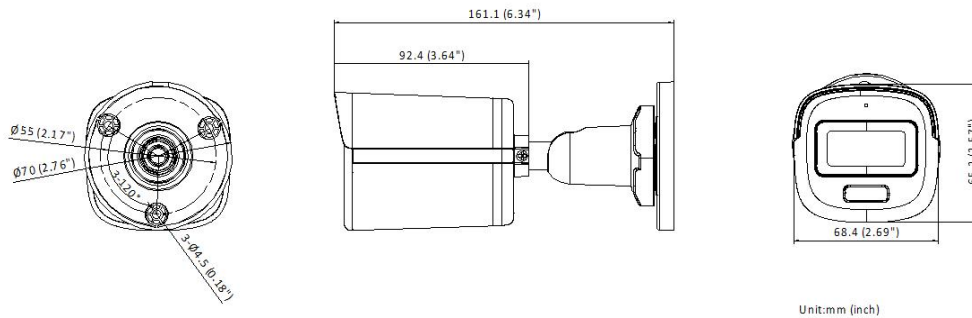

AC-CFB2-QM/W2R2

Key features: 2MP colorVu fixed lens bullet analog camera, 4 output signals switchable, 1 built-in microphone, 20m infrared light and 20m white light supplements

Camera	
Model	AC-CFB2-QM/W2R2
Product Name	2MP Outdoor Smart Hybrid light ColorVu Fixed Lens Bullet Analog Camera
Image Sensor	2MP CMOS
Resolution	1920(H) × 1080(V)
Min. Illumination	0.001 Lux @ (F1.0, AGC ON), 0 Lux with white light
Shutter Time	PAL: 1/25 s to 1/50,000 s; NTSC: 1/30 s to 1/50,000 s;
Day & Night	IR Cut Filter
Angle Adjustment	Pan: 0° to 360°, Tilt: 0° to 90°, Rotation: 0° to 360°
Signal System	PAL/NTSC
Lens	
Lens Type	Fixed focal lens, 2.8 mm, 3.6 mm available
Field of View	2.8 mm, horizontal FOV: 105°, vertical FOV: 56°, diagonal FOV: 126° 3.6 mm, horizontal FOV: 84°, vertical FOV: 46°, diagonal FOV: 98°
Lens Mount	M12
Night Vision	
Supplement Light Type	IR light and white light
Supplement Light Range	Up to 66ft (20 meters)
Image	
Image Mode	STD/HIGH-SAT/HIGHLIGHT
Image Setting	Brightness, Sharpness, Anti-banding, AGC
Frame Rate	TVI: 1080p @ 30fps/25fps AHD: 1080p @ 30fps/25fps CVI: 1080p @ 30fps/25fps CVBS: PAL/NTSC
Day/Night Mode	Auto/Color/BW (Black and White)
WDR (Wide Dynamic Range)	Digital WDR
Noise Reduction	3D DNR/2D DNR
AGC	Yes
Image Enhancement	DWDR, BLC, HLC, Global
White Balance	Auto, Manual
Interface	

Video Output	Switchable TVI/AHD/CVI/CVBS
Microphone	1 built-in microphone
Speaker	N/A
Audio In/Out	N/A
Alarm In/Out	N/A
General	
Operating Conditions	-40°C to 60°C (-40°F to 140°F), Humidity: 90% or less (non-condensing)
Power Supply	12 VDC ± 25%
Consumption	Max.2.9 W
Protection Level	IP67
Material	Front cover: Plastic, Main body: Metal
Dimension	68.4 mm × 65.2 mm × 161.1 mm (2.69" × 2.57" × 6.34")
Weight	Approx. 395 g (0.87 lb.)
Language	English

Dimension

Accessories (optional)