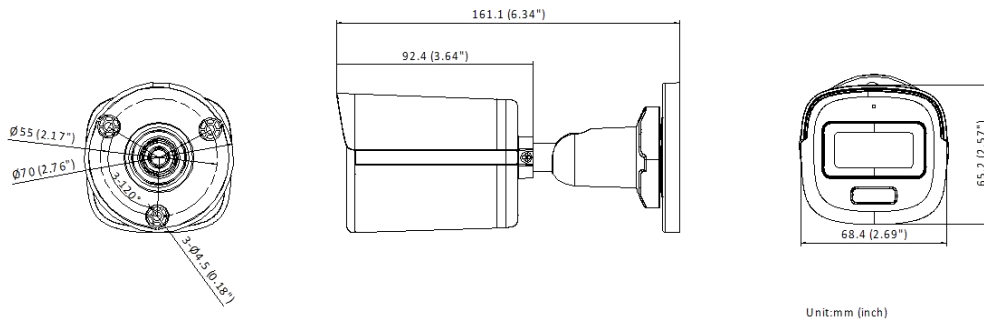

## AC-CFB5-QM/W2R2

Key features: 3K colorvu fixed lens bullet analog camera, 4 output signals switchable, 1 built-in microphone, 20m infrared light and 20m white light supplement

Camera	
Model	AC-CFB5-QM/W2R2
Product Name	3K Outdoor Smart Hybrid light ColorVu Fixed Lens Bullet Analog Camera
Image Sensor	3K CMOS
Resolution	2960 (H) × 1665 (V)
Min. Illumination	0.001 Lux @(F1.0, AGC ON), 0 Lux with white light
Shutter Time	PAL: 1/25 s to 1/50,000 s; NTSC: 1/30 s to 1/50,000 s;
Day &Night	IR Cut Filter
Angle Adjustment	Pan: 0°to 360°, Tilt: 0°to 90°, Rotation: 0°to 360°
Signal System	PAL/NTSC
Light Alarm	Solid Light Alarm (White Light)
Lens	
Lens Type	Fixed focal lens, 2.8 mm, 3.6 mm available
Field of View	2.8 mm, horizontal FOV: 110°, vertical FOV: 60°, diagonal FOV: 143° 3.6 mm, horizontal FOV: 94°, vertical FOV: 50°, diagonal FOV: 112°
Lens Mount	M12
Night Vision	
Supplement Light Type	IR light and white light
Supplement Light Range	Up to 66ft (20 meters)
Image	
White Light	Auto/Off
Image Mode	STD/HIGH-SAT/HIGHLIGHT
Image Setting	Brightness, Sharpness, Anti-banding, AGC
Frame Rate	TVI: 3K @ 20 fps, 4MP @ 30fps/25fps, 1080p @ 30fps/25fps AHD: 5MP @ 20fps, 4MP @ 30fps/25fps CVI: 4MP @ 30fps/25fps CVBS: PAL/NTSC
Day/Night Mode	Auto
WDR (Wide Dynamic Range)	Digital WDR
Noise Reduction	2D DNR
AGC	Yes
Image Enhancement	DWDR, BLC, HLC, Global, HLS

White Balance	Auto/Outdoor/Global/Manual
<b>Interface</b>	
Video Output	Switchable TVI/AHD/CVI/CVBS
Microphone	1 built-in microphone
Speaker	N/A
Audio In/Out	N/A
Alarm In/Out	N/A
<b>General</b>	
Operating Conditions	-40°C to 60°C (-40°F to 140°F), Humidity: 90% or less (non-condensing)
Power Supply	12 VDC ± 25%
Consumption	Max.3.9 W
Protection Level	IP67
Material	Front cover: Plastic, Main body: Metal
Dimension	68.4 mm × 65.2 mm × 161.1 mm (2.69" × 2.57" × 6.34")
Weight	Approx. 400 g (0.89 lb.)
Language	English

## Dimension