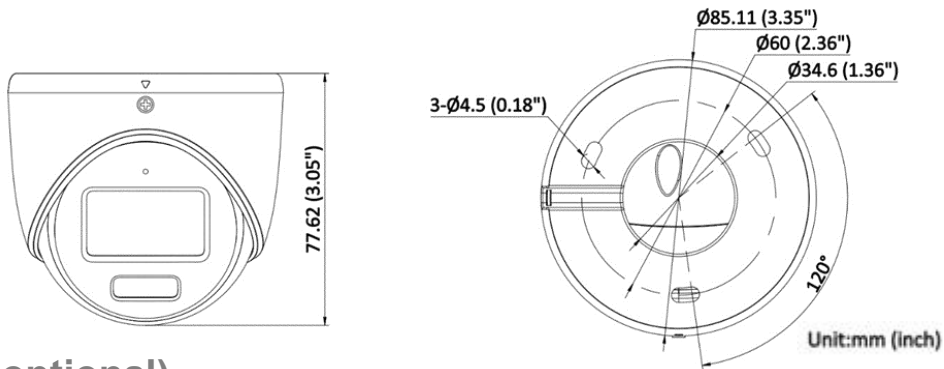

UNO-IOT Products Datasheet

Noise Reduction	2D DNR
AGC	Yes
Image Enhancement	DWDR, BLC, HLC, Global, HLS
White Balance	Auto/Outdoor/Global/Manual
Interface	
Video Output	Switchable TVI/AHD/CVI/CVBS
Microphone	1 built-in microphone
Speaker	N/A
Audio In/Out	N/A
Alarm In/Out	N/A
General	
Operating Conditions	-40°C to 60°C (-40°F to 140°F), Humidity: 90% or less (non-condensing)
Power Supply	12 VDC ± 25%
Consumption	Max.3.9 W
Protection Level	IP67
Material	Metal
Dimension	Ø 85.1 mm × 77.62 mm (Ø 3.35" × 3.05")
Weight	Approx. 330 g (0.73 lb.)
Language	English

Dimension

Accessories (optional)

Junction box	Wall mount	Vertical pole mount	Corner mount
DS-1280ZJ-XS	DS-1272ZJ-110-TRS	DS-1275ZJ-SUS	DS-1276ZJ-SUS