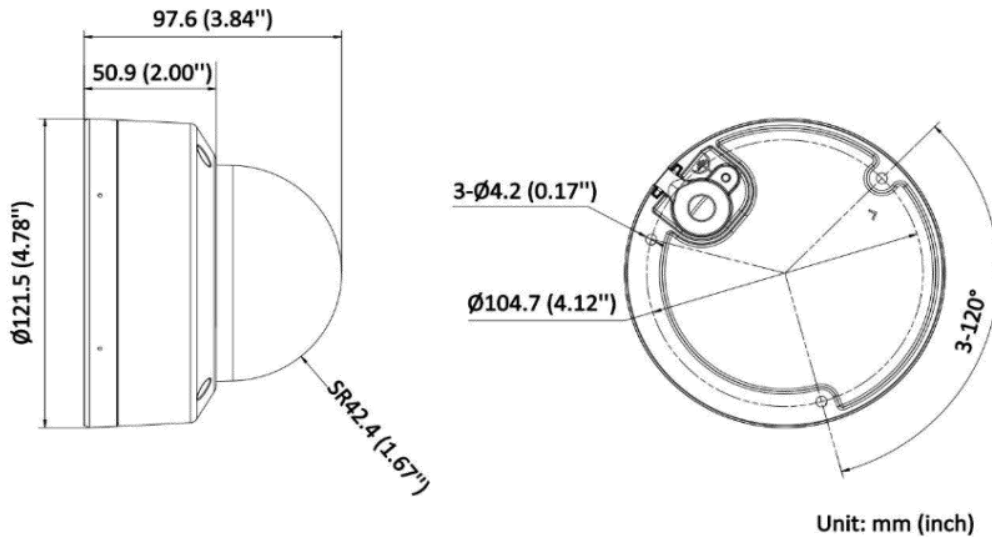

Alarm In/Out	N/A
Event	
Basic Event	Motion detection (support alarm triggering by specified target types (human and vehicle)), video tampering alarm, exception
Linkage	Upload to FTP/memory card, send email, notify surveillance center, trigger recording, trigger capture
General	
Startup and Operating Conditions	-30 °C to 60 °C (-22 °F to 140 °F). Humidity 95% or less (non-condensing)
Storage Conditions	-30 °C to 60 °C (-22 °F to 140 °F). Humidity 95% or less (non-condensing)
Power Supply	PoE: IEEE 802.3af, Class 3, max. 7.5 W 12 VDC ± 25%, 0.5 A, max. 6 W, Ø 5.5 mm coaxial power plug, reverse polarity protection,
Protection Level	IP67
Material	Base: Metal, Cover: Plastic
Dimension	Ø121.5 mm × 97.6 mm (Ø4.78" × 3.84")
Weight	Approx. 550 g (1.2 lb.)
Language	English, Ukrainian

Dimension

Accessories (optional)

Junction Box	Wall Mount	Vertical Pole Mount	Junction Box
DS-1272ZJ-120	DS-1272ZJ-120B	DS-1275ZJ-SUS	DS-1276ZJ-SUS