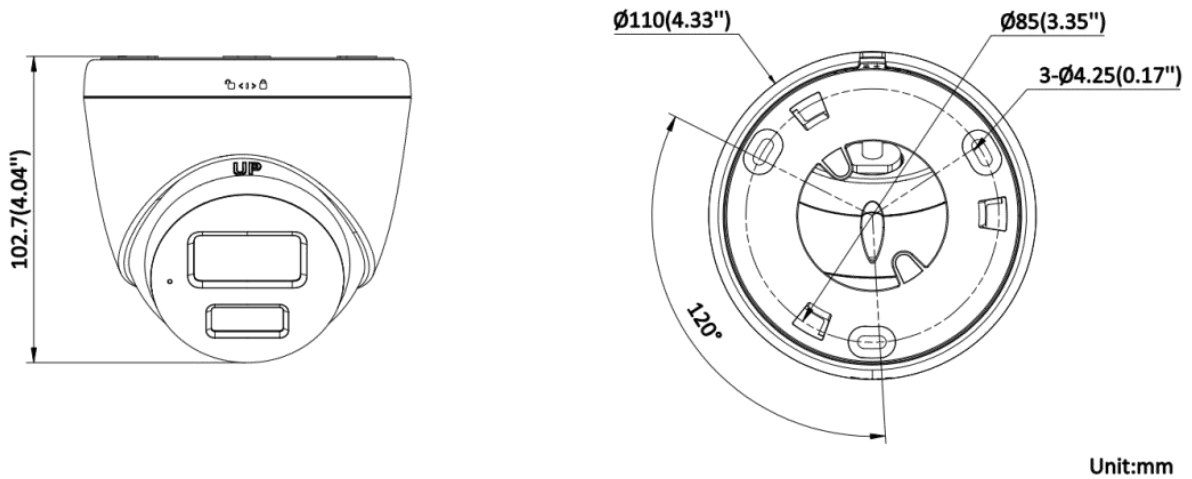

# UNO-IOT Products Datasheet

	exception
Linkage	Upload to FTP/memory card, send email, notify surveillance center, trigger recording, trigger capture
Flashing light	Red and blue lights
<b>General</b>	
Startup and Operating Conditions	-30 °C to 60 °C (-22 °F to 140 °F). Humidity 95% or less (non-condensing)
Storage Conditions	-30 °C to 60 °C (-22 °F to 140 °F). Humidity 95% or less (non-condensing)
Power Supply	PoE: IEEE 802.3af, Class 3, max. 8.0 W 12 VDC ± 25%, 0.54 A, max. 6.5 W, Ø 5.5 mm coaxial power plug, reverse polarity protection,
Protection Level	IP67
Material	Cover and base: Plastic, Sphere: Metal
Dimension	Ø110 mm × 102.7 mm (Ø4.33" × 4.04")
Weight	Approx. 400 g (1.2 lb.)
Language	English, Ukrainian

## Dimension

Unit:mm