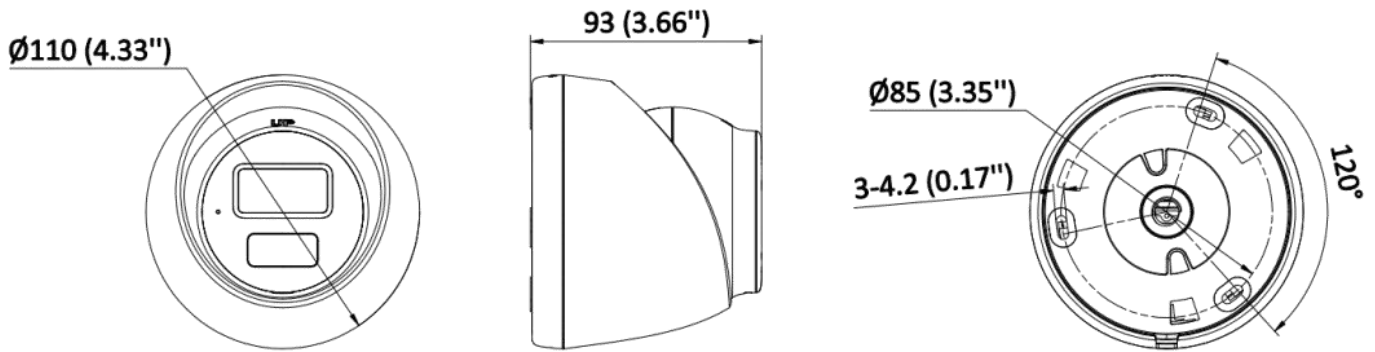

## NC-CFT4-M/W3R3(E)

Key features: 4MP colorvu fixed lens turret network camera, 1 built-in microphone, 30m infrared light and 30m white light supplements

Camera	
Model	NC-CFT4-M/W3R3(E)
Product Name	4MP ColorVu Outdoor Smart Hybrid light Fixed Lens Turret Network Camera
Image Sensor	1/3" Progressive Scan CMOS
Resolution	2560(H) × 1440(V)
Min. Illumination	Color: 0.001 Lux @ (F1.0, AGC ON), B/W: 0 Lux with light
Shutter Time	1/3 s to 1/100,000 s
Day &Night	IR Cut Filter
Angle Adjustment	Pan: 0°to 360°, Tilt: 0°to 75°, Rotation: 0°to 360°
Lens	
Lens Type	Fixed focal lens, 2.8 mm, 4.0 mm available
Field of View	2.8 mm, horizontal FOV 101.5°, vertical FOV 54.6°, diagonal FOV 122.1° 4 mm, horizontal FOV 84.1°, vertical FOV 45.6°, diagonal FOV 99.1°
Lens Mount	M12
Iris Type	Fixed
Aperture	F1.0
DORI	
DORI	2.8 mm: D: 63 m, O: 25 m, R: 12 m, I: 6 m 4.0 mm: D: 77 m, O: 30 m, R: 15 m, I: 7 m
Night Vision	
Supplement Light Type	IR light and white light
Supplement Light Range	Up to 98ft (30 meters)
IR Wavelength	850nm
Video	
Main Stream	50 Hz: 25 fps (2688 × 1520, 2560 × 1440, 1920 × 1080, 1280 × 720) 60 Hz: 24 fps (2688 × 1520, 2560 × 1440, 1920 × 1080, 1280 × 720)
Sub Stream	50 Hz: 25 fps (1280 × 720, 640 × 480, 640 × 360) 60 Hz:

# UNO-IOT Products Datasheet

	alarm, exception
Linkage	Upload to FTP/memory card, send email, notify surveillance center, trigger recording, trigger capture
<b>General</b>	
Startup and Operating Conditions	-30 °C to 60 °C (-22 °F to 140 °F). Humidity 95% or less (non-condensing)
Storage Conditions	-30 °C to 60 °C (-22 °F to 140 °F). Humidity 95% or less (non-condensing)
Power Supply	PoE: IEEE 802.3af, Class 3, max. 7.5 W 12 VDC ± 25%, 0.52 A, max. 6.2 W, Ø5.5 mm coaxial power plug, reverse polarity protection
Protection Level	IP67
Material	Cover and base: Plastic, Sphere: Metal
Dimension	Ø110 mm × 93 mm (Ø4.33" × 3.66")
Weight	Approx. 420 g (0.9 lb.)
Language	English, Ukrainian

## Dimension

Unit:mm (inch)