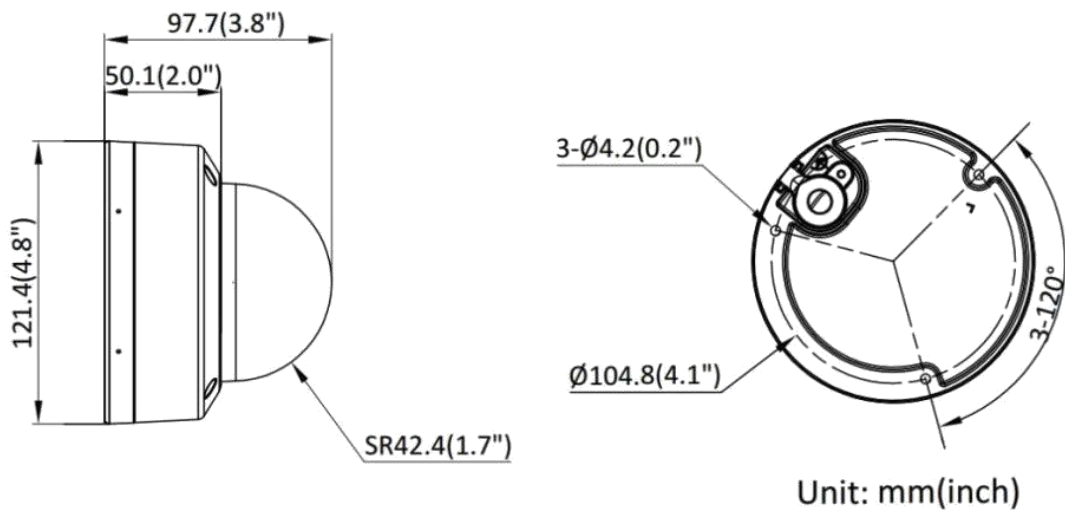

capture
General	
Startup and Operating Conditions	-30 °C to 60 °C (-22 °F to 140 °F). Humidity 95% or less (non-condensing)
Storage Conditions	-30 °C to 60 °C (-22 °F to 140 °F). Humidity 95% or less (non-condensing)
Power Supply	PoE: IEEE 802.3af, Class 3, max. 7.5 W 12 VDC ± 25%, 0.5 A, max. 6 W, Ø 5.5 mm coaxial power plug, reverse polarity protection
Protection Level	IP67
Material	Base: Metal, Cover: Plastic
Dimension	Ø 121.5 mm × 97.6 mm (Ø 4.78" × 3.84")
Weight	Approx. 550 g (1.2 lb.)
Language	English, Ukrainian

Dimension

Accessories (optional)

Junction Box	Wall Mount	Vertical Pole Mount	Junction Box
DS-1272ZJ-120	DS-1272ZJ-120B	DS-1275ZJ-SUS	DS-1276ZJ-SUS