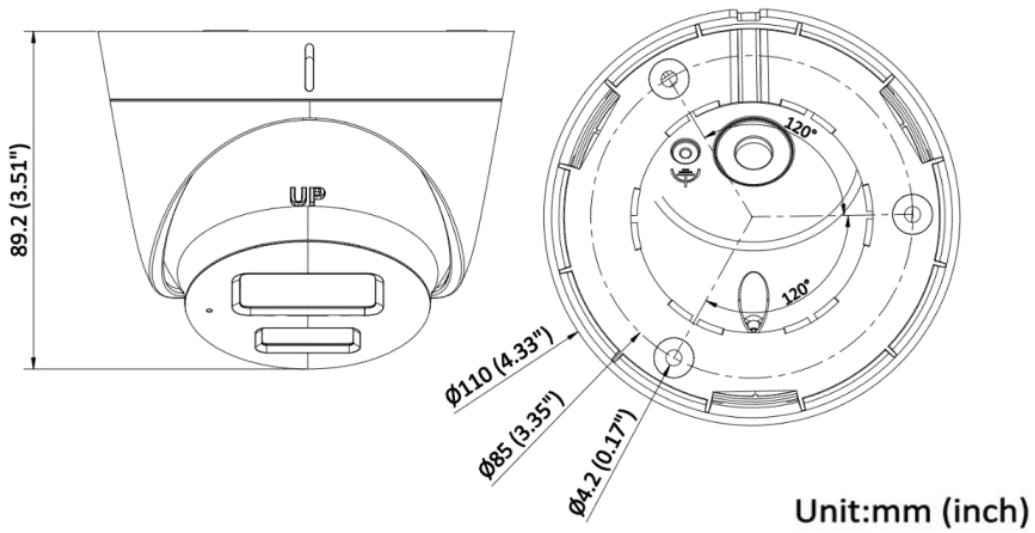

## NC-FT4-M/W3R3(E)

Key features: 4MP fixed lens turret network camera, 1 built-in microphone, 30m infrared light and 30m white light supplements

Camera	
Model	NC-FT4-M/W3R3(E)
Product Name	4MP Outdoor Smart Hybrid light Fixed Lens Turret Network Camera
Image Sensor	1/3" Progressive Scan CMOS
Resolution	2560(H) × 1440(V)
Min. Illumination	Color: 0.005 Lux @ (F1.6, AGC ON), B/W: 0 Lux with IR
Shutter Time	1/3 s to 1/100,000 s
Day & Night	IR Cut Filter
Angle Adjustment	Pan: 0° to 360°, Tilt: 0° to 90°, Rotation: 0° to 360°
Lens	
Lens Type	Fixed focal lens, 2.8 mm, 4.0 mm available
Field of View	2.8 mm, horizontal FOV 98°, vertical FOV 54°, diagonal FOV 114° 4.0 mm, horizontal FOV 78°, vertical FOV 42°, diagonal FOV 93°
Lens Mount	M12
Iris Type	Fixed
Aperture	F1.6
DORI	
DORI	2.8 mm: D: 63 m, O: 25 m, R: 12 m, I: 6 m 4.0 mm: D: 78 m, O: 31 m, R: 15 m, I: 7 m
Night Vision	
Supplement Light Type	IR light and white light
Supplement Light Range	Up to 98ft (30 meters)
IR Wavelength	850nm
Video	
Main Stream	50 Hz: 20 fps (2560 × 1440) 25 fps (1920 × 1080, 1280 × 720) 60 Hz: 20 fps (2560 × 1440) 24 fps (1920 × 1080, 1280 × 720)
Sub Stream	50 Hz: 25 fps (1280 × 720, 640 × 480, 640 × 360)

# UNO-IOT Products Datasheet

Linkage	Upload to FTP/memory card, send email, notify surveillance center, trigger recording, trigger capture
<b>General</b>	
Startup and Operating Conditions	-30 °C to 60 °C (-22 °F to 140 °F). Humidity 95% or less (non-condensing)
Storage Conditions	-30 °C to 60 °C (-22 °F to 140 °F). Humidity 95% or less (non-condensing)
Power Supply	PoE: IEEE 802.3af, Class 3, max. 6.5 W 12 VDC ± 25%, 0.4 A, max. 5 W, Ø 5.5 mm coaxial power plug, reverse polarity protection,
Protection Level	IP67
Material	Cover and base: Plastic, Sphere: Metal
Dimension	Ø110 mm × 89.2 mm (Ø4.3" × 3.5")
Weight	Approx. 340 g (0.7 lb.)
Language	English, Ukrainian

## Dimension