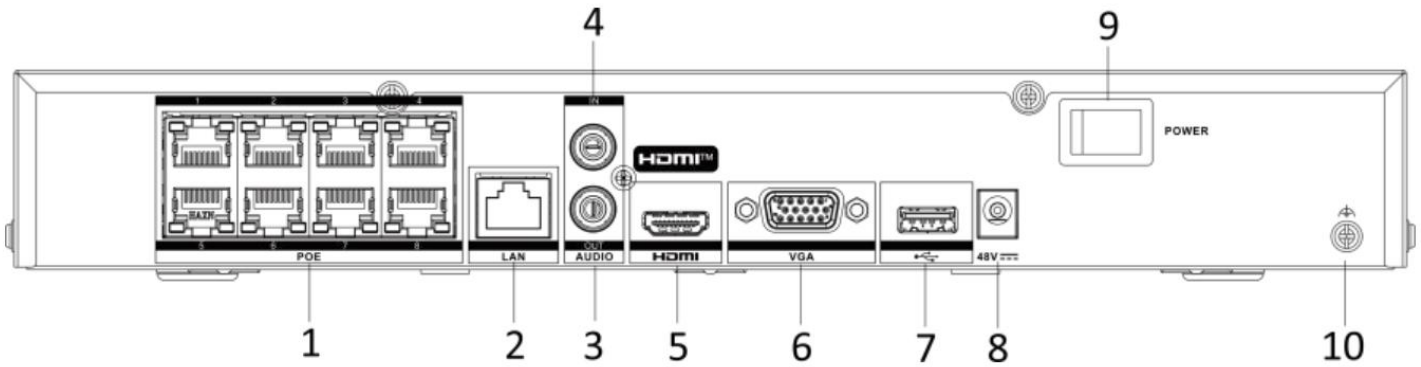

Ukrainian, Kyrgyz , Brazilian Portuguese, Indonesian

Physical Interface

No.	Description	No.	Description
1	Network interfaces with PoE function	6	VGA interface
2	LAN network interface	7	USB interface
3	Audio out	8	Power supply
4	Audio in	9	Power switch
5	HDMI interface	10	GND