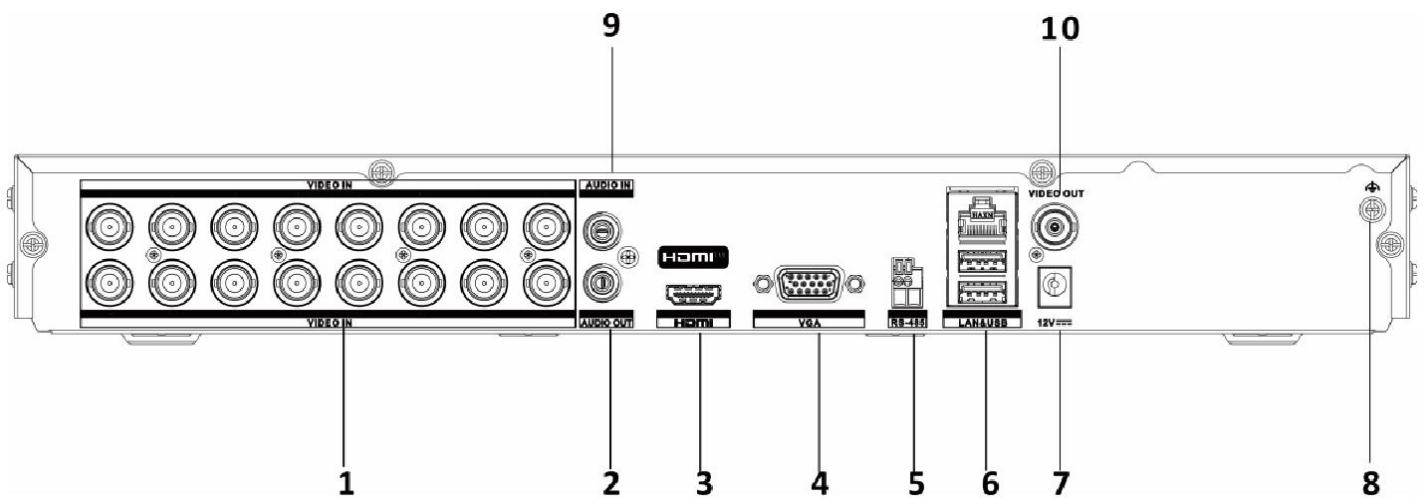

General	
Power Supply	12 VDC, 3.3 A
Power Consumption (without HDD)	≤ 40 W
Working Temperature	-10 °C to 55 °C (14 °F to 131 °F)
Working Humidity	10% to 90%
Dimension (W × D × H)	384 × 317 × 52 mm (15.1" × 12.5" × 2.0")
Weight	≤ 2 kg (4.4 lb)(without HDD)

Physical Interface

No.	Description	No.	Description
1	Video in	6	LAN network interface
2	Audio out, RCA connector	7	12 VDC power input
3	HDMI interface	8	GND
4	VGA interface	9	Audio in
5	RS-485 interface	10	Audio out