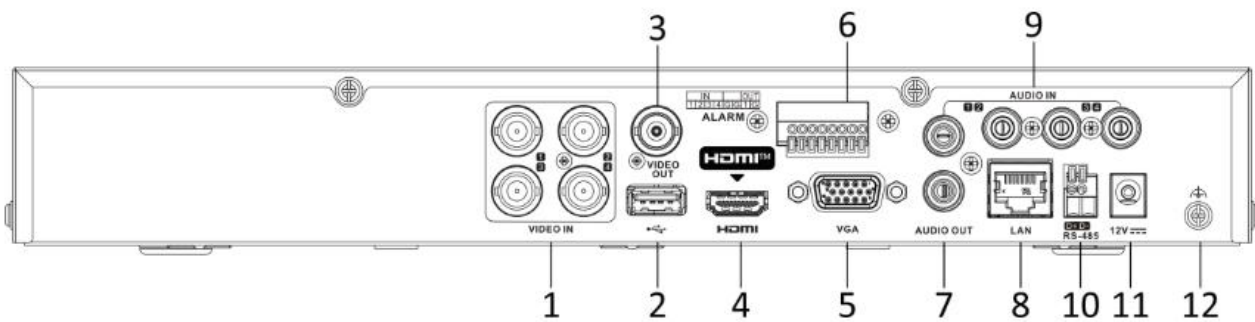

General	
Power Supply	12 VDC, 1.5 A
Consumption	≤ 18 W
Working Temperature	-10 °C to 55 °C (14 °F to 131 °F)
Working Humidity	10% to 90%
Dimension (W × D × H)	1U, 319 × 236 × 48 mm (12.6" × 9.3" × 1.9")
Weight	≤ 1.16 kg (2.6 lb)

Physical Interface

No.	Description	No.	Description
1	Video in	7	Audio out
2	USB interface	8	LAN network interface
3	Video out	9	Audio in
4	HDMI interface	10	RS-485 interface
5	VGA interface	11	12 VDC power input
6	Alarm in / alarm out	12	GND